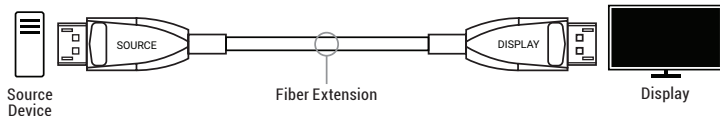

Installation Note

AOC's are Uni-Directional cables, with the connectors labeled Source and Display. When connecting, make sure to connect the Source connector to the Source side, and the Display to the Display.