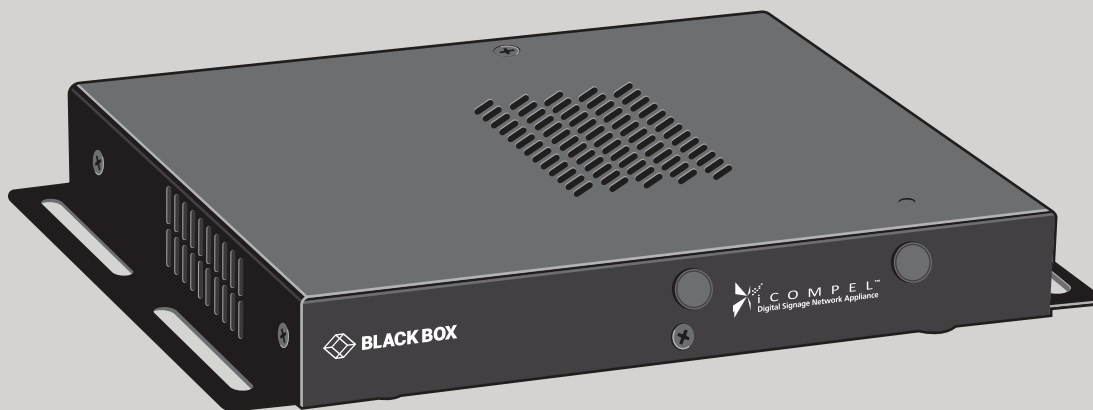

DATA SHEET

ICVS-VL-SU-N, ICVS-VL-SU-N-W

ICOMPEL FULL HD 4-ZONE MEDIA PLAYER

24/7 TECHNICAL SUPPORT AT 877.877.2269 OR VISIT BLACKBOX.COM