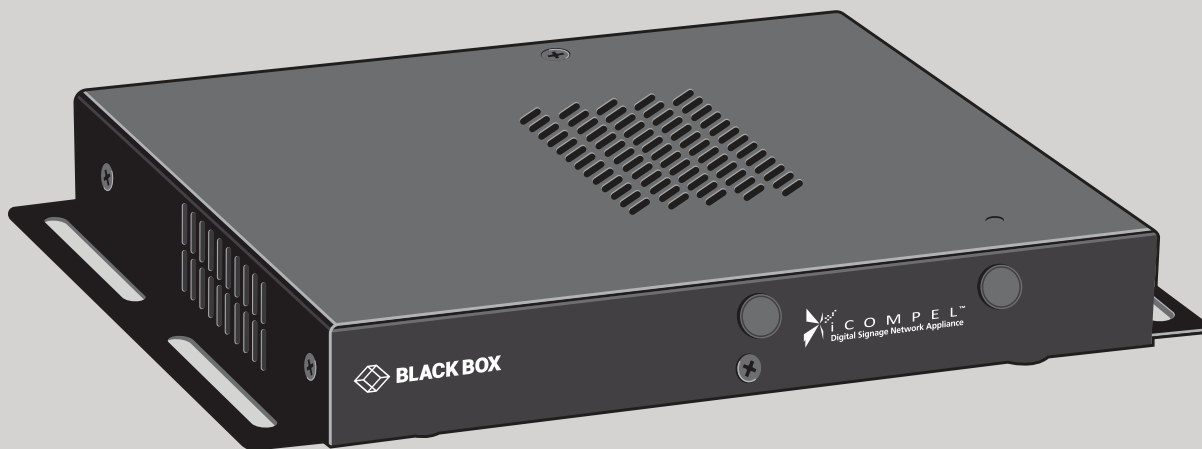

DATA SHEET

ICRP-HD-QR-N, ICRP-HD-QR-W

ICOMPEL® FULL HD SINGLE-ZONE MEDIA PLAYER— 32 GB

24/7 TECHNICAL SUPPORT AT 877.877.2269 OR VISIT BLACKBOX.COM