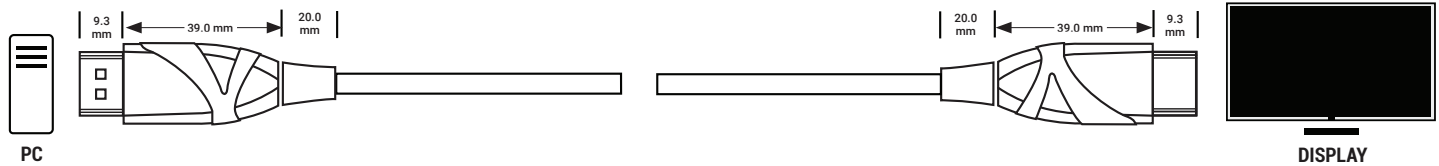

DATA SHEET

HDMI 2.0 ACTIVE OPTICAL CABLE, 4K60, 4:4:4, 18 G

24/7 TECHNICAL SUPPORT AT 877.877.2269 OR VISIT BLACKBOX.COM

DIAGRAMS, SPECIFICATIONS, AND ORDERING INFORMATION

HDMI 2.0 ACTIVE OPTICAL CABLE, 4K60, 4:4:4, 18 GBPS

APPLICATION DIAGRAM

HDMI 2.0 ACTIVE OPTICAL CABLE, 4K60, 4:4:4, 18 GBPS	
CONNECTOR A	HDMI male
CONNECTOR B	HDMI male
CONNECTOR PLATING	Gold
CONNECTOR WIDTH	0.79" (20 mm)
LENGTH	Up to 656 ft. (200 m)
HDMI SPECIFICATION	2.0
HDCP SPECIFICATION	HDCP 2.2
MAX. VIDEO RESOLUTION	4096 x 2160 / 3840 x 2160 @ 60Hz (4:4:4)
MAX. COLOR DEPTH	30/36/48-bit Deep Color: 48-bit
BANDWIDTH	18 Gbps
MAX. PIXEL CLOCK	600 MHz
JACKET TYPE	LSZH
FIBER TYPE	OM3 MMF
OUTER DIAMETER	0.189" (4.8 mm)
OPERATING TEMPERATURE RANGE	32 to 158° F (0 to 70° C)
STORAGE TEMPERATURE RANGE	14 to 158° F (-10 to 70° C)
OPERATING HUMIDITY RANGE	10 to 85% RH, condensing
STORAGE HUMIDITY RANGE	5 to 89% RH, noncondensing
POWER CONSUMPTION	250 mW
COMPLIANCE	FCC, CE, RoHS
WARRANTY	3-year limited warranty

*NOTE: The longest length stock model is the 100 m AOC-HL-H2-100M

FILENAME: AOC-HL-H2_DS_REV1.PDF

© COPYRIGHT 2019. BLACK BOX CORPORATION. ALL RIGHTS RESERVED.