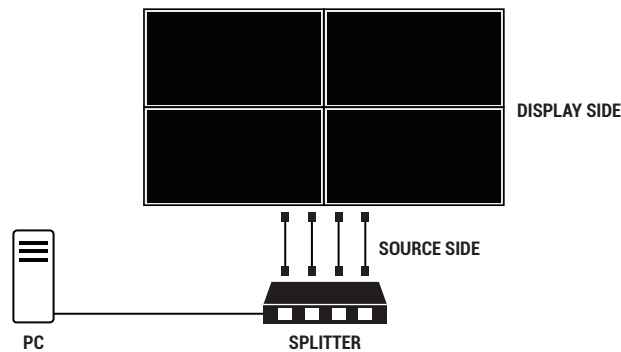

DATA SHEET

HDMI 2.0 ACTIVE OPTICAL CABLE, 4K60, 4:4:4, 18 G

24/7 TECHNICAL SUPPORT AT 877.877.2269 OR VISIT BLACKBOX.COM

DIAGRAMS, SPECIFICATIONS, AND ORDERING INFORMATION

HDMI 2.0 ACTIVE OPTICAL CABLE, 4K60, 4:4:4, 18 GBPS

APPLICATION DIAGRAM

HDMI 2.0 ACTIVE OPTICAL CABLE, 4K60, 4:4:4, 18 GBPS	
CONNECTOR A	HDMI male
CONNECTOR B	HDMI male
CONNECTOR PLATING	Gold
CONNECTOR WIDTH	0.79" (20 mm)
LENGTH	Up to 656 ft. (200 m)
HDMI SPECIFICATION	2.0
HDCP SPECIFICATION	HDCP 2.2
MAX. VIDEO RESOLUTION	4096 x 2160 / 3840 x 2160 @ 60Hz (4:4:4)
MAX. COLOR DEPTH	30/36/48-bit Deep Color: 48-bit
BANDWIDTH	18 Gbps
MAX. PIXEL CLOCK	600 MHz
JACKET TYPE	LSZH
FIBER TYPE	OM3 MMF
OUTER DIAMETER	0.189" (4.8 mm)
OPERATING TEMPERATURE RANGE	32 to 158° F (0 to 70° C)
STORAGE TEMPERATURE RANGE	14 to 158° F (-10 to 70° C)
OPERATING HUMIDITY RANGE	10 to 85% RH, condensing
STORAGE HUMIDITY RANGE	5 to 89% RH, noncondensing
POWER CONSUMPTION	250 mW
COMPLIANCE	FCC, CE, RoHS
WARRANTY	3-year limited warranty

ITEM	CODE
10-m	AOC-HL-H2-10M
15-m	AOC-HL-H2-15M
30-m	AOC-HL-H2-30M
50-m	AOC-HL-H2-50M
100-m	AOC-HL-H2-100M

DISCLAIMER

Black Box Corporation shall not be liable for damages of any kind, including, but not limited to, punitive, consequential or cost of cover damages, resulting from any errors in the product information or specifications set forth in this document and Black Box Corporation may revise this document at any time without notice.

*NOTE: The longest length stock model is the 100 m AOC-HL-H2-100M

FILENAME: AOC-HL-H2_DS_REV1.PDF

© COPYRIGHT 2019. BLACK BOX CORPORATION. ALL RIGHTS RESERVED.